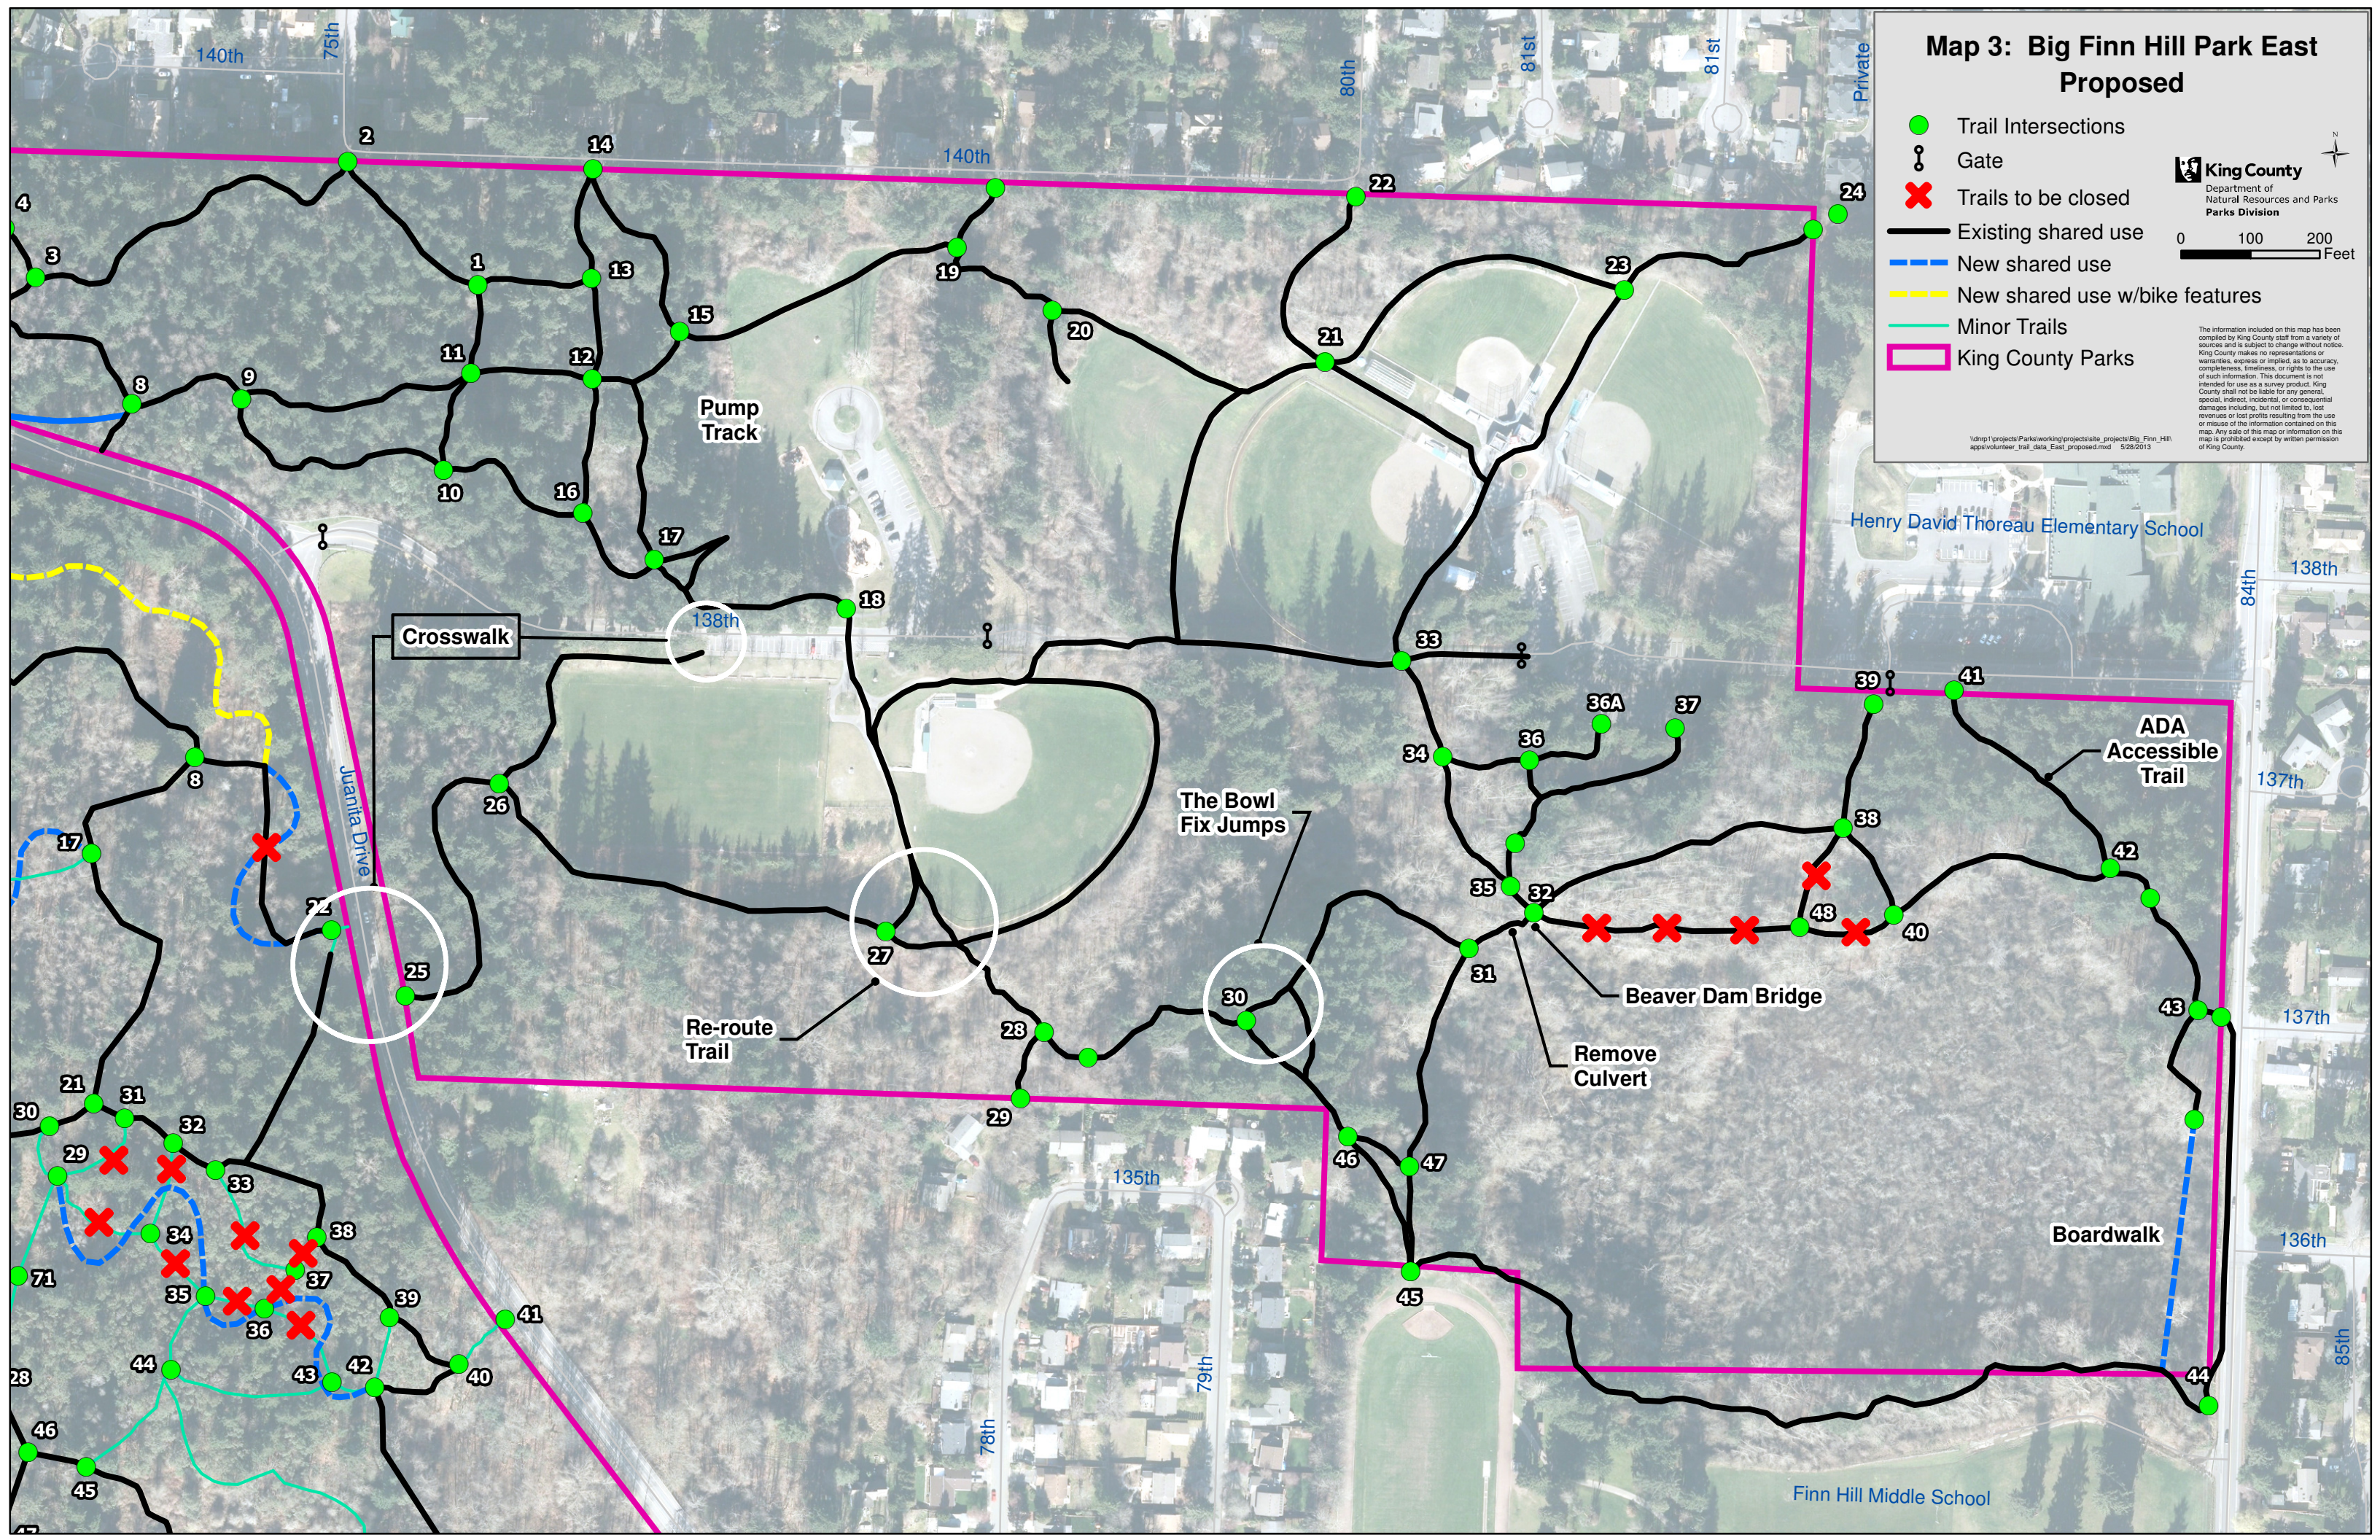

Map 3: Big Finn Hill Park East Proposed

- Trail Intersections
- Gate
- ✗ Trails to be closed
- Existing shared use
- New shared use
- New shared use w/bike features
- Minor Trails
- King County Parks