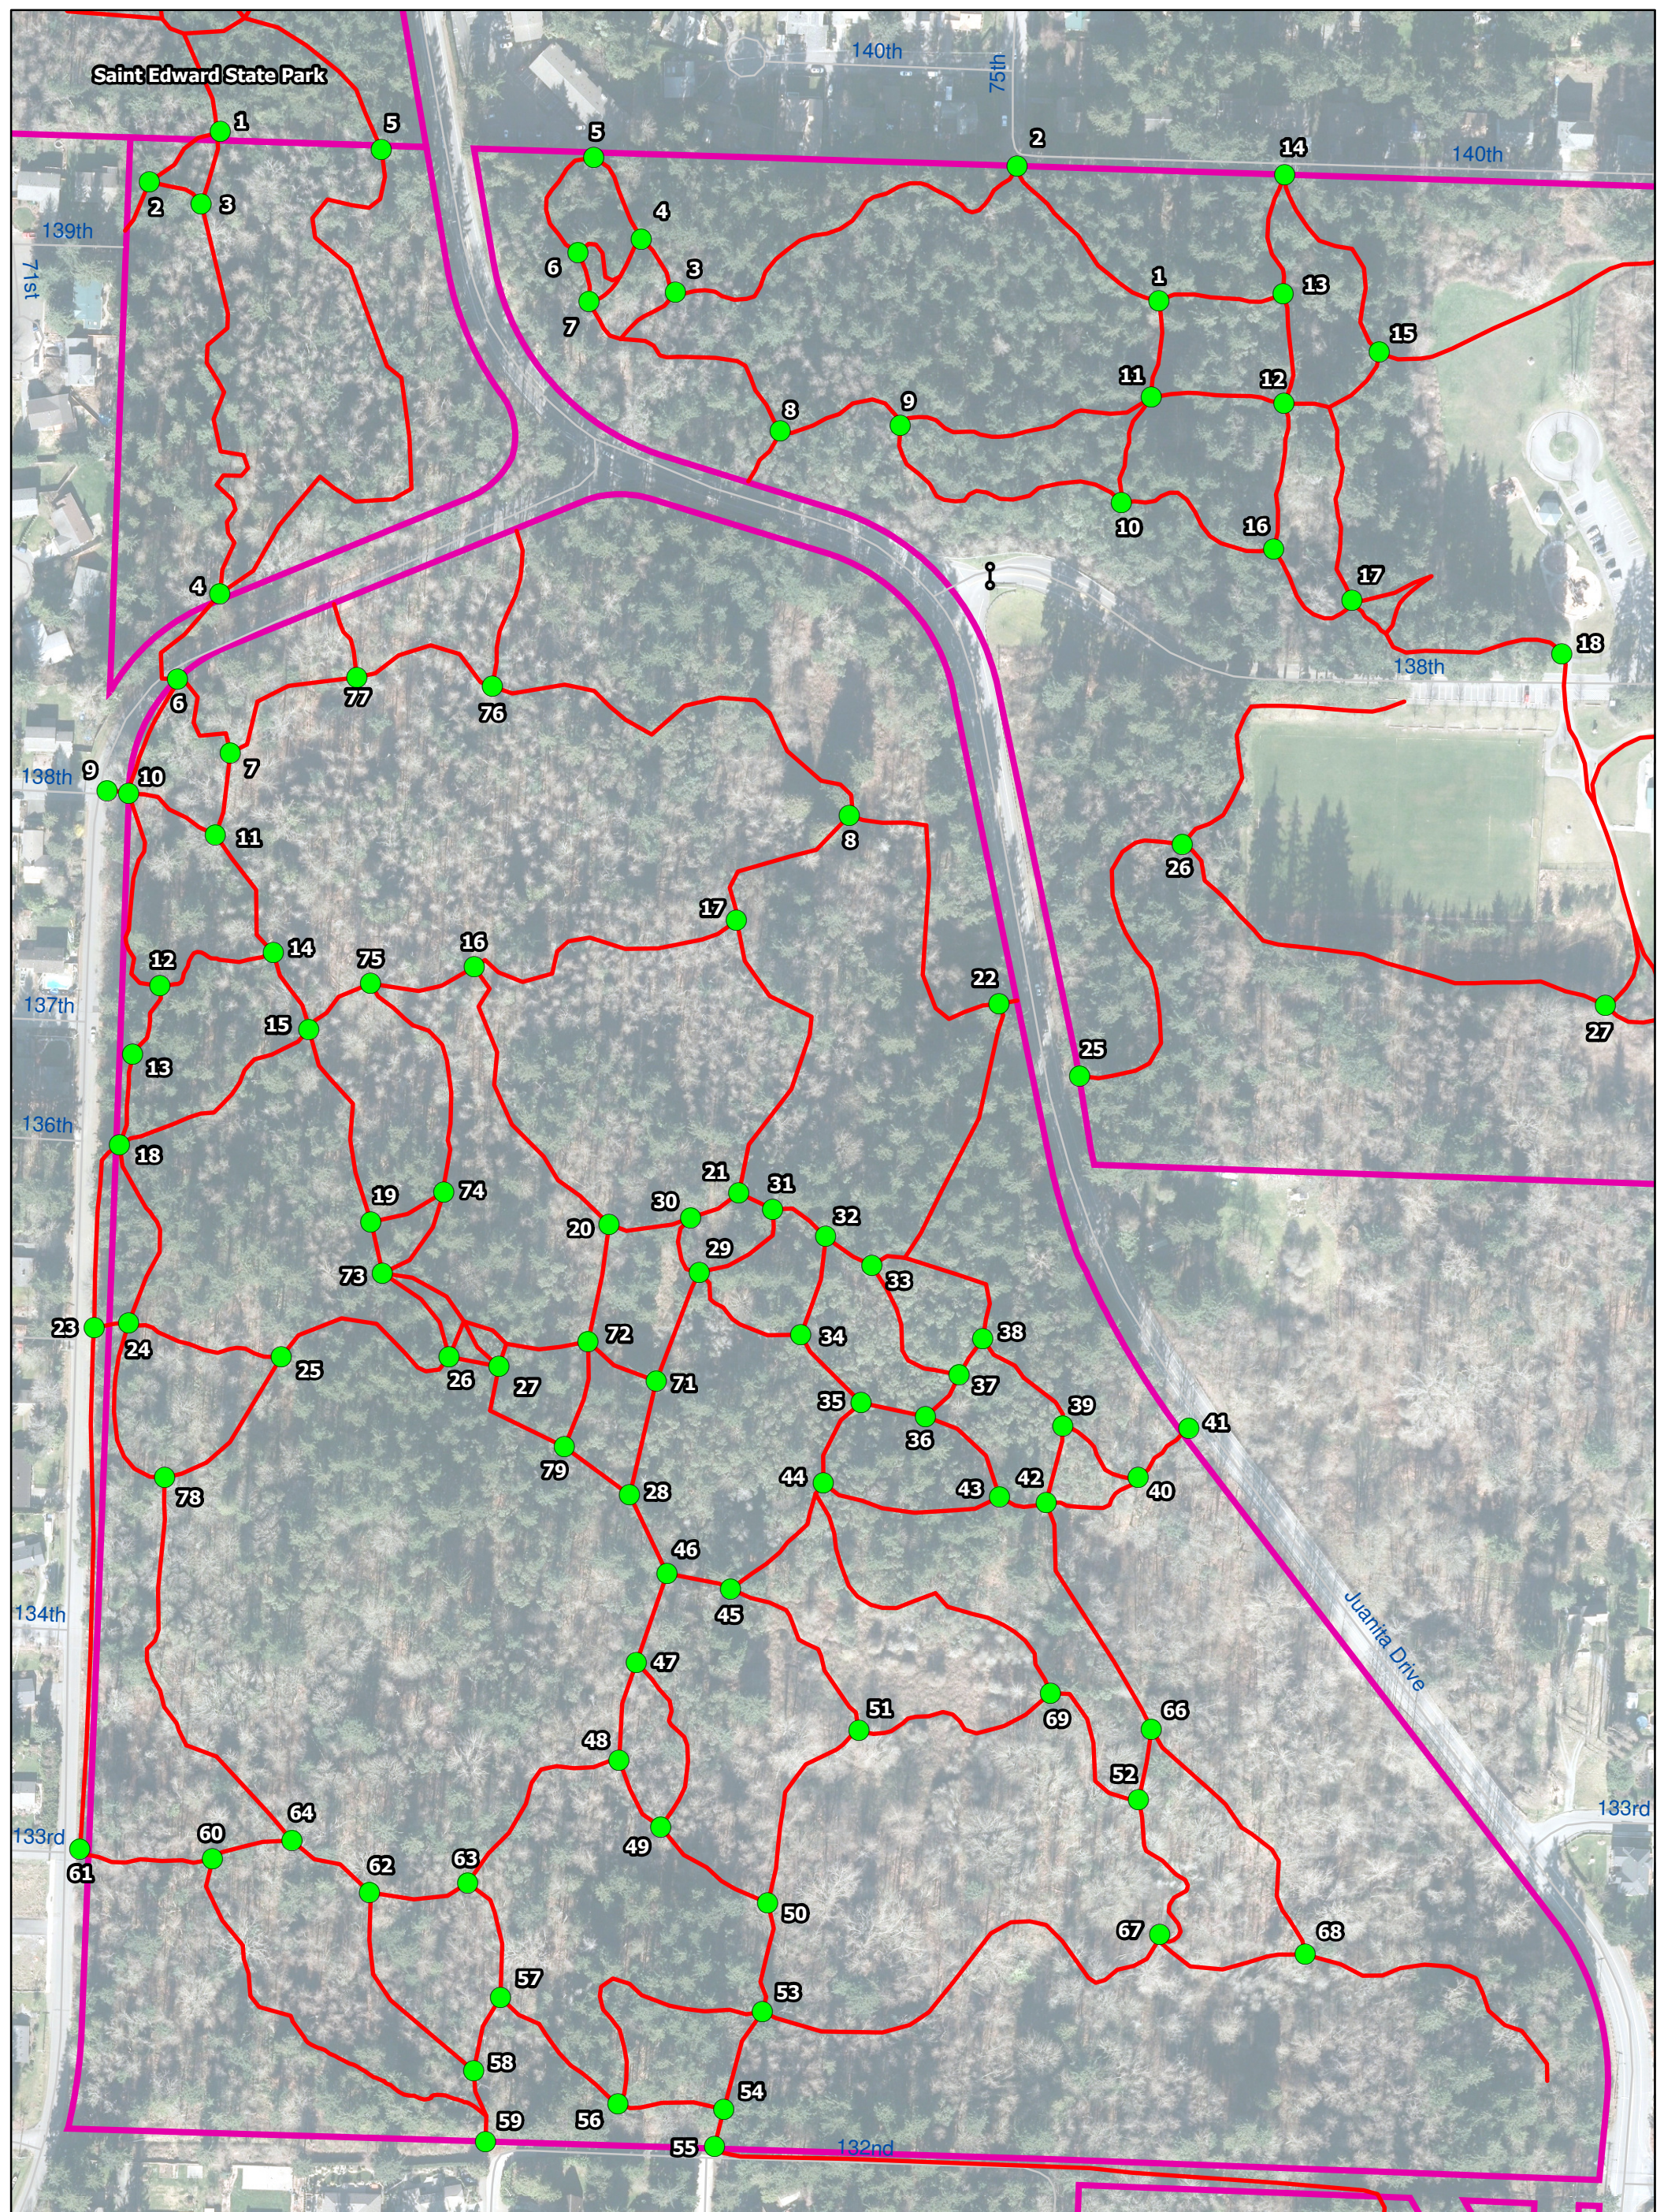

Saint Edward State Park

**Map 4: Big Finn Hill Park West
Existing**

Trail Intersections

Gate

Trails in King County

King County Parks

King County
Department of
Natural Resources and Parks
Parks Division

0 100 200
Feet