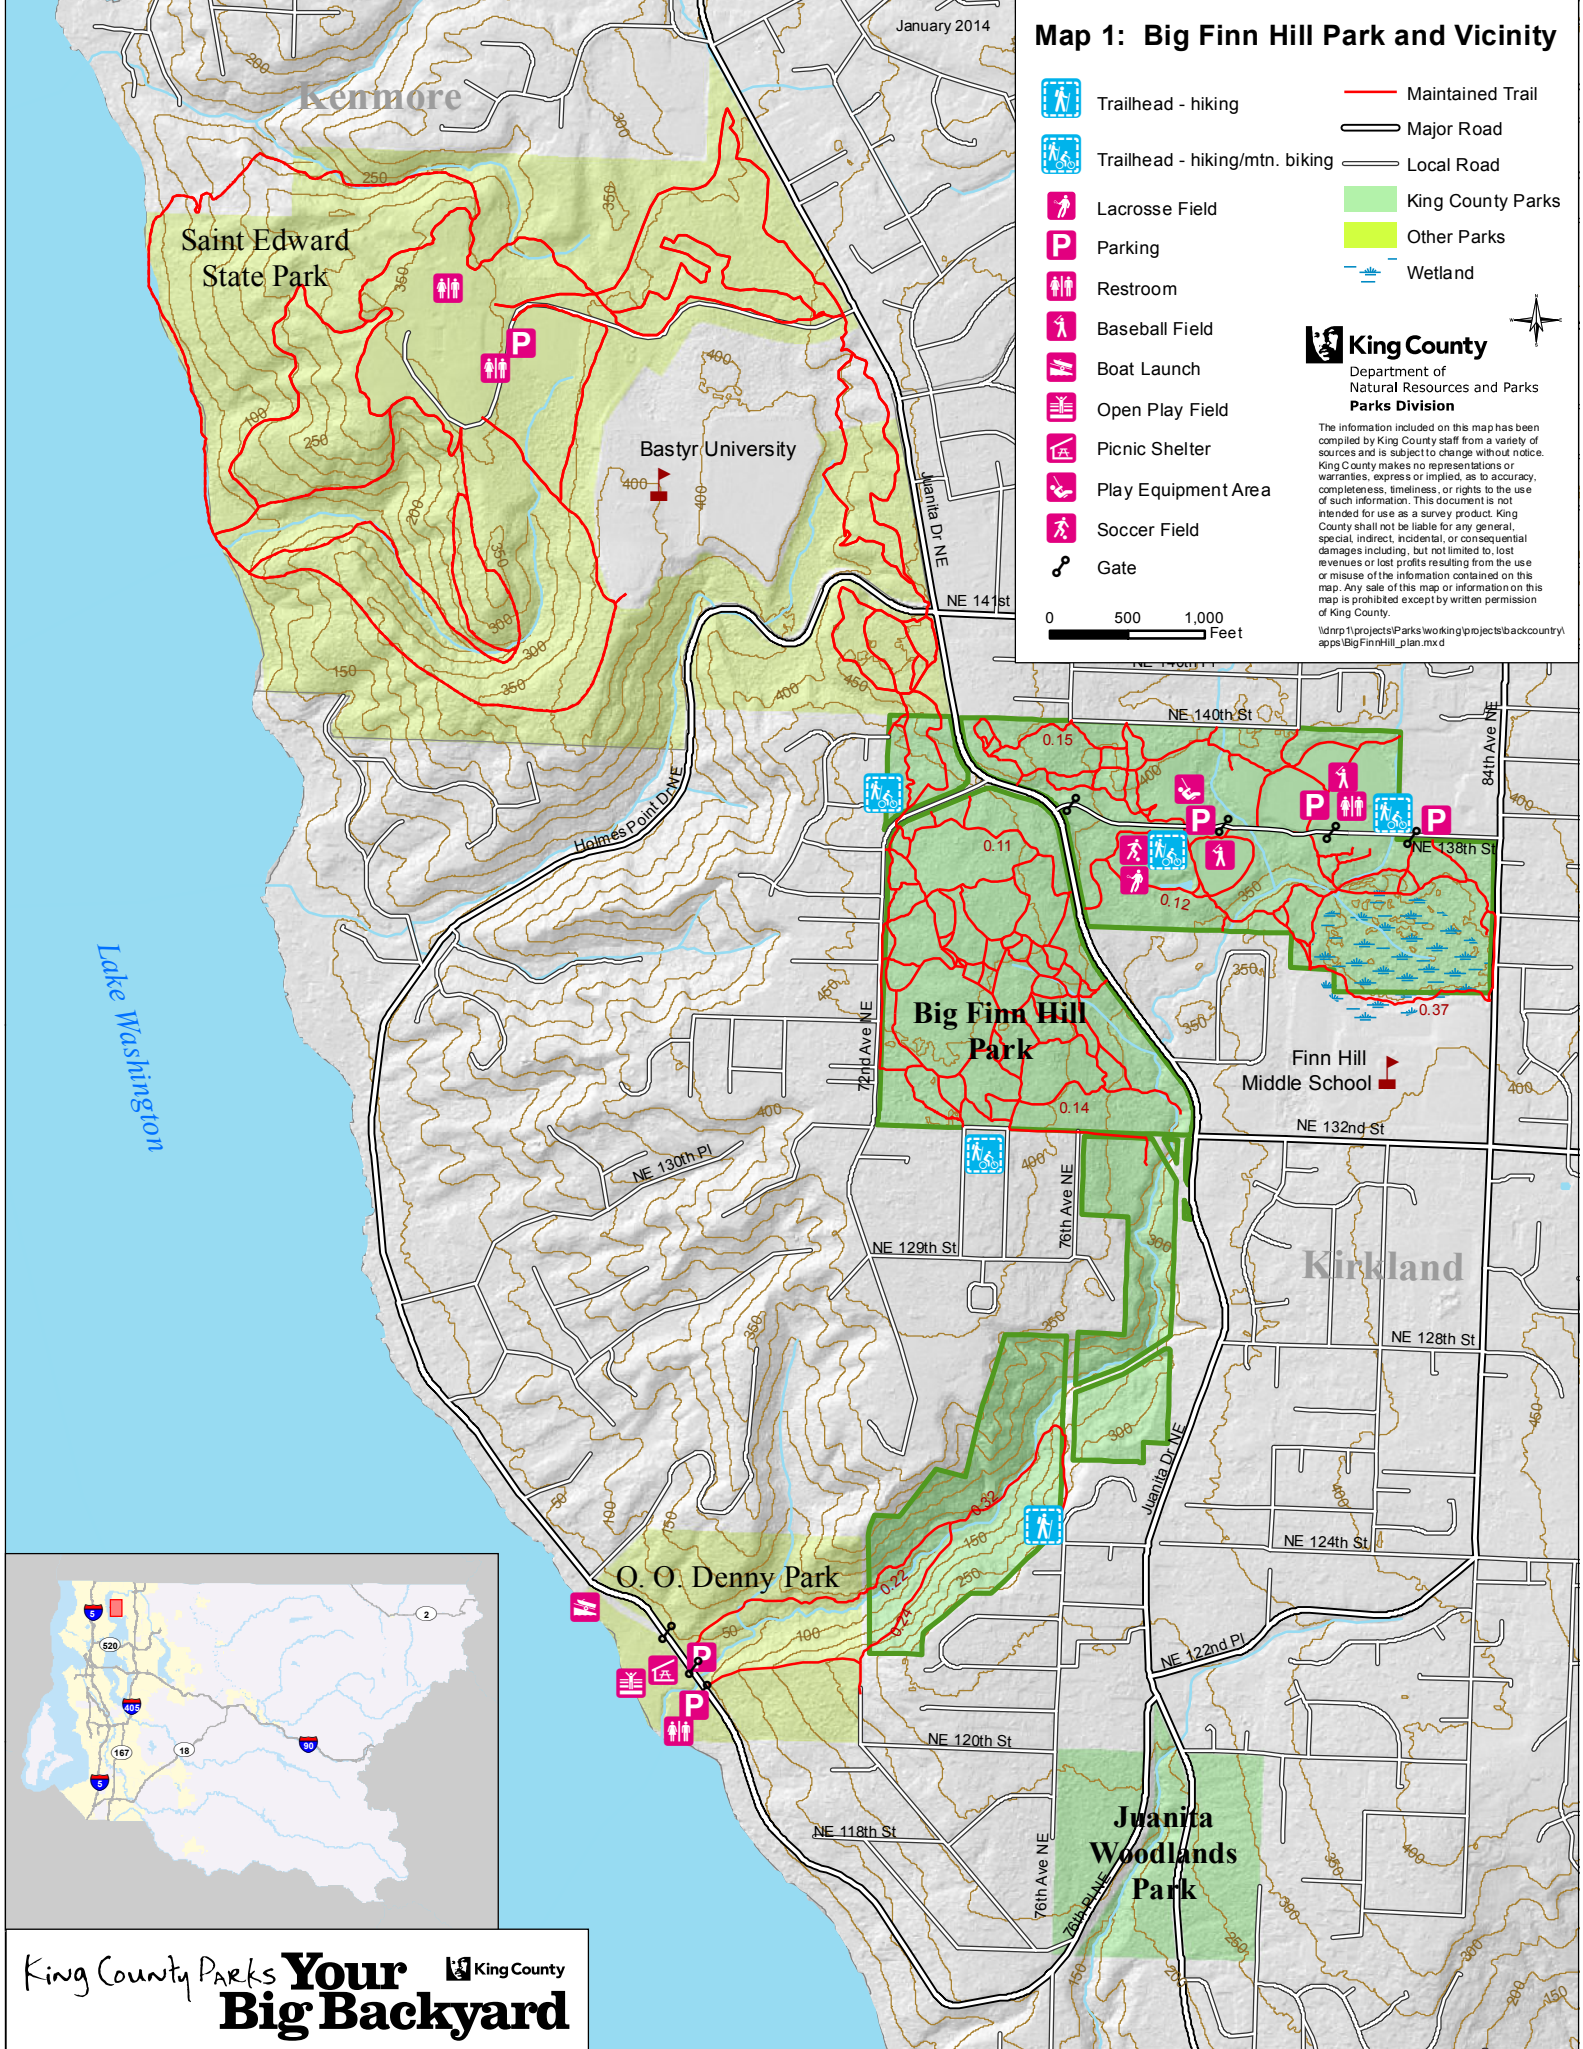

Part 7. Maps

Map 1: Vicinity map of Big Finn Hill Park and surrounding area.

Map 2: Existing trails on the east side of the park.

Map 3: Proposed trail improvements on the east side of the park.

Map 4: Existing trails on the west side of the park.

Map 5: Proposed trail improvements on the west side of the park.

Map 1: Big Finn Hill Park and Vicinity

	Trailhead - hiking		Maintained Trail
	Trailhead - hiking/mtn. biking		Major Road
	Lacrosse Field		Local Road
	Parking		King County Parks
	Restroom		Other Parks
	Baseball Field		Wetland
	Boat Launch		
	Open Play Field		
	Picnic Shelter		
	Play Equipment Area		
	Soccer Field		
	Gate		

\\dnr\p\projects\Parks\working\projects\backcountry\apps\BigFinnHill_plan.mxd

Map 2: Big Finn Hill Park East Existing

 **King County**
Department of Natural Resources and Parks
Parks Division

 Trail Intersections
 Gate
 Trails in King County
 King County Parks

0 100 200 Feet

The information included on this map has been compiled by King County staff from a variety of sources and is subject to change without notice. King County makes no representations or warranties, express or implied, as to accuracy, completeness, timeliness, or rights to the use of such information. This document is not intended for use as a survey product. King County shall not be liable for any general, special, indirect, incidental, or consequential damages including, but not limited to, lost revenues or lost profits resulting from the use or misuse of the information contained on this map. Any sale of this map or information on this map is prohibited except by written permission of King County.