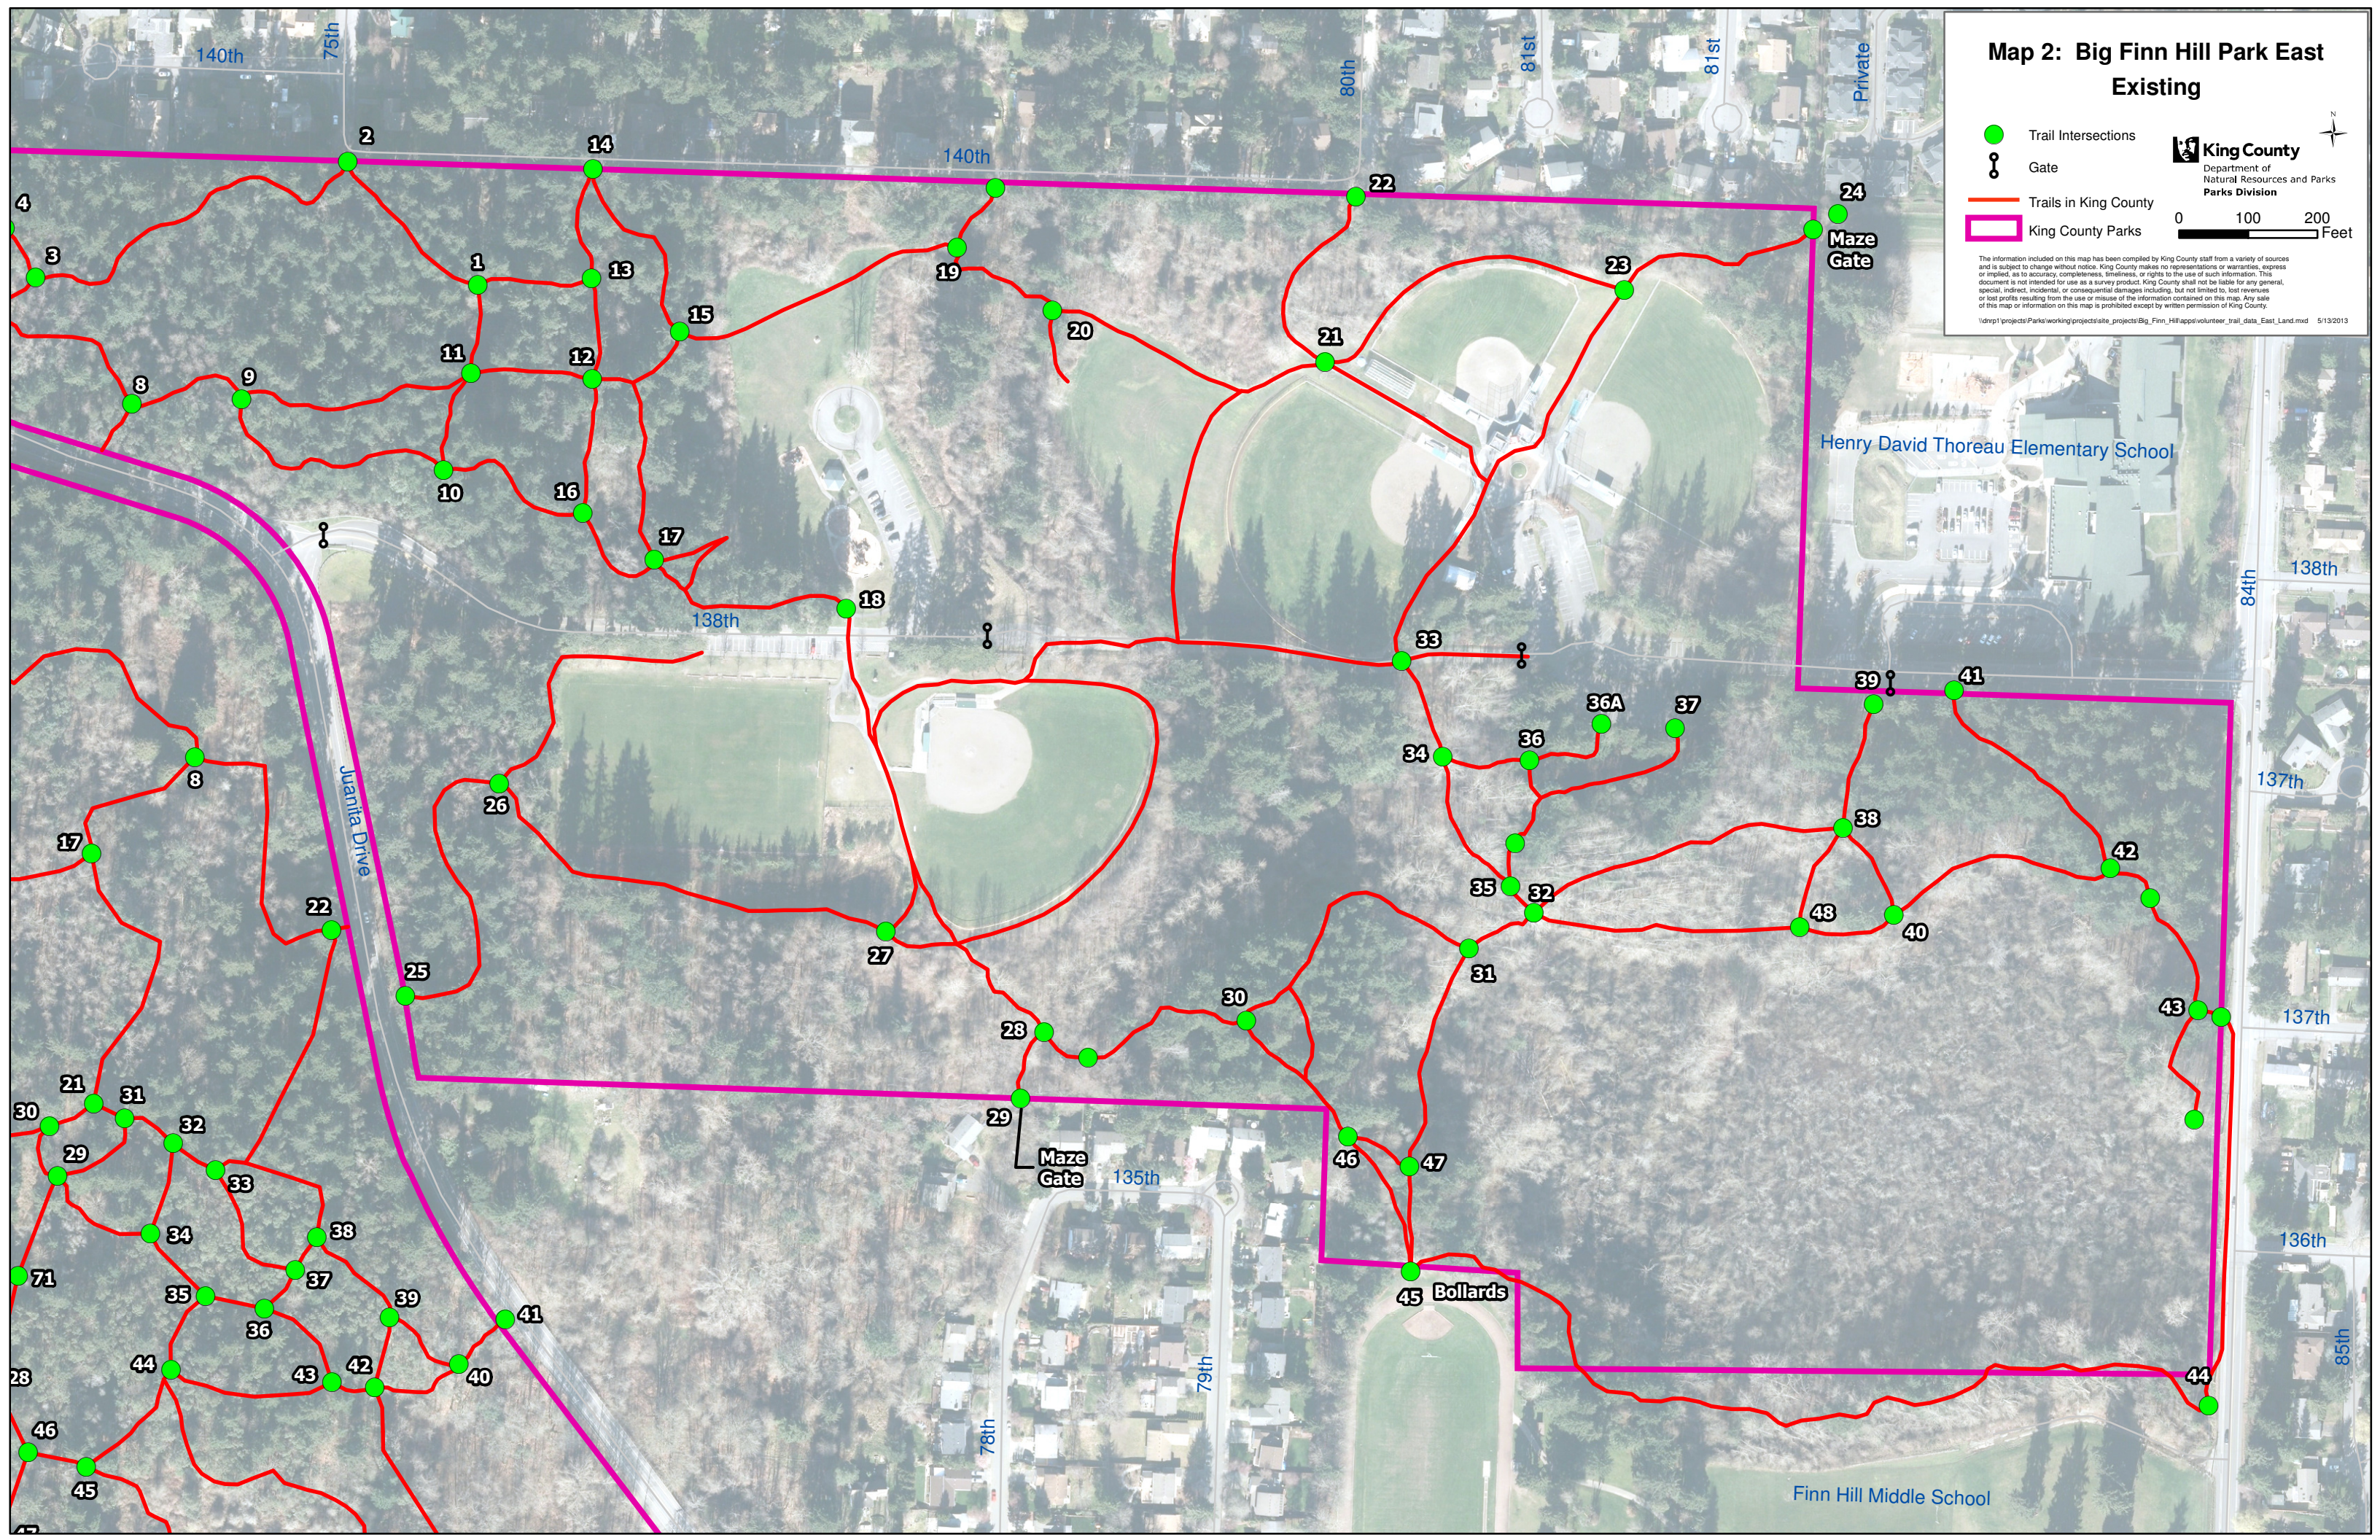

Map 2: Big Finn Hill Park East Existing

King County
Department of Natural Resources and Parks
Parks Division

Trail Intersections
 Gate
 Trails in King County
 King County Parks

0 100 200 Feet