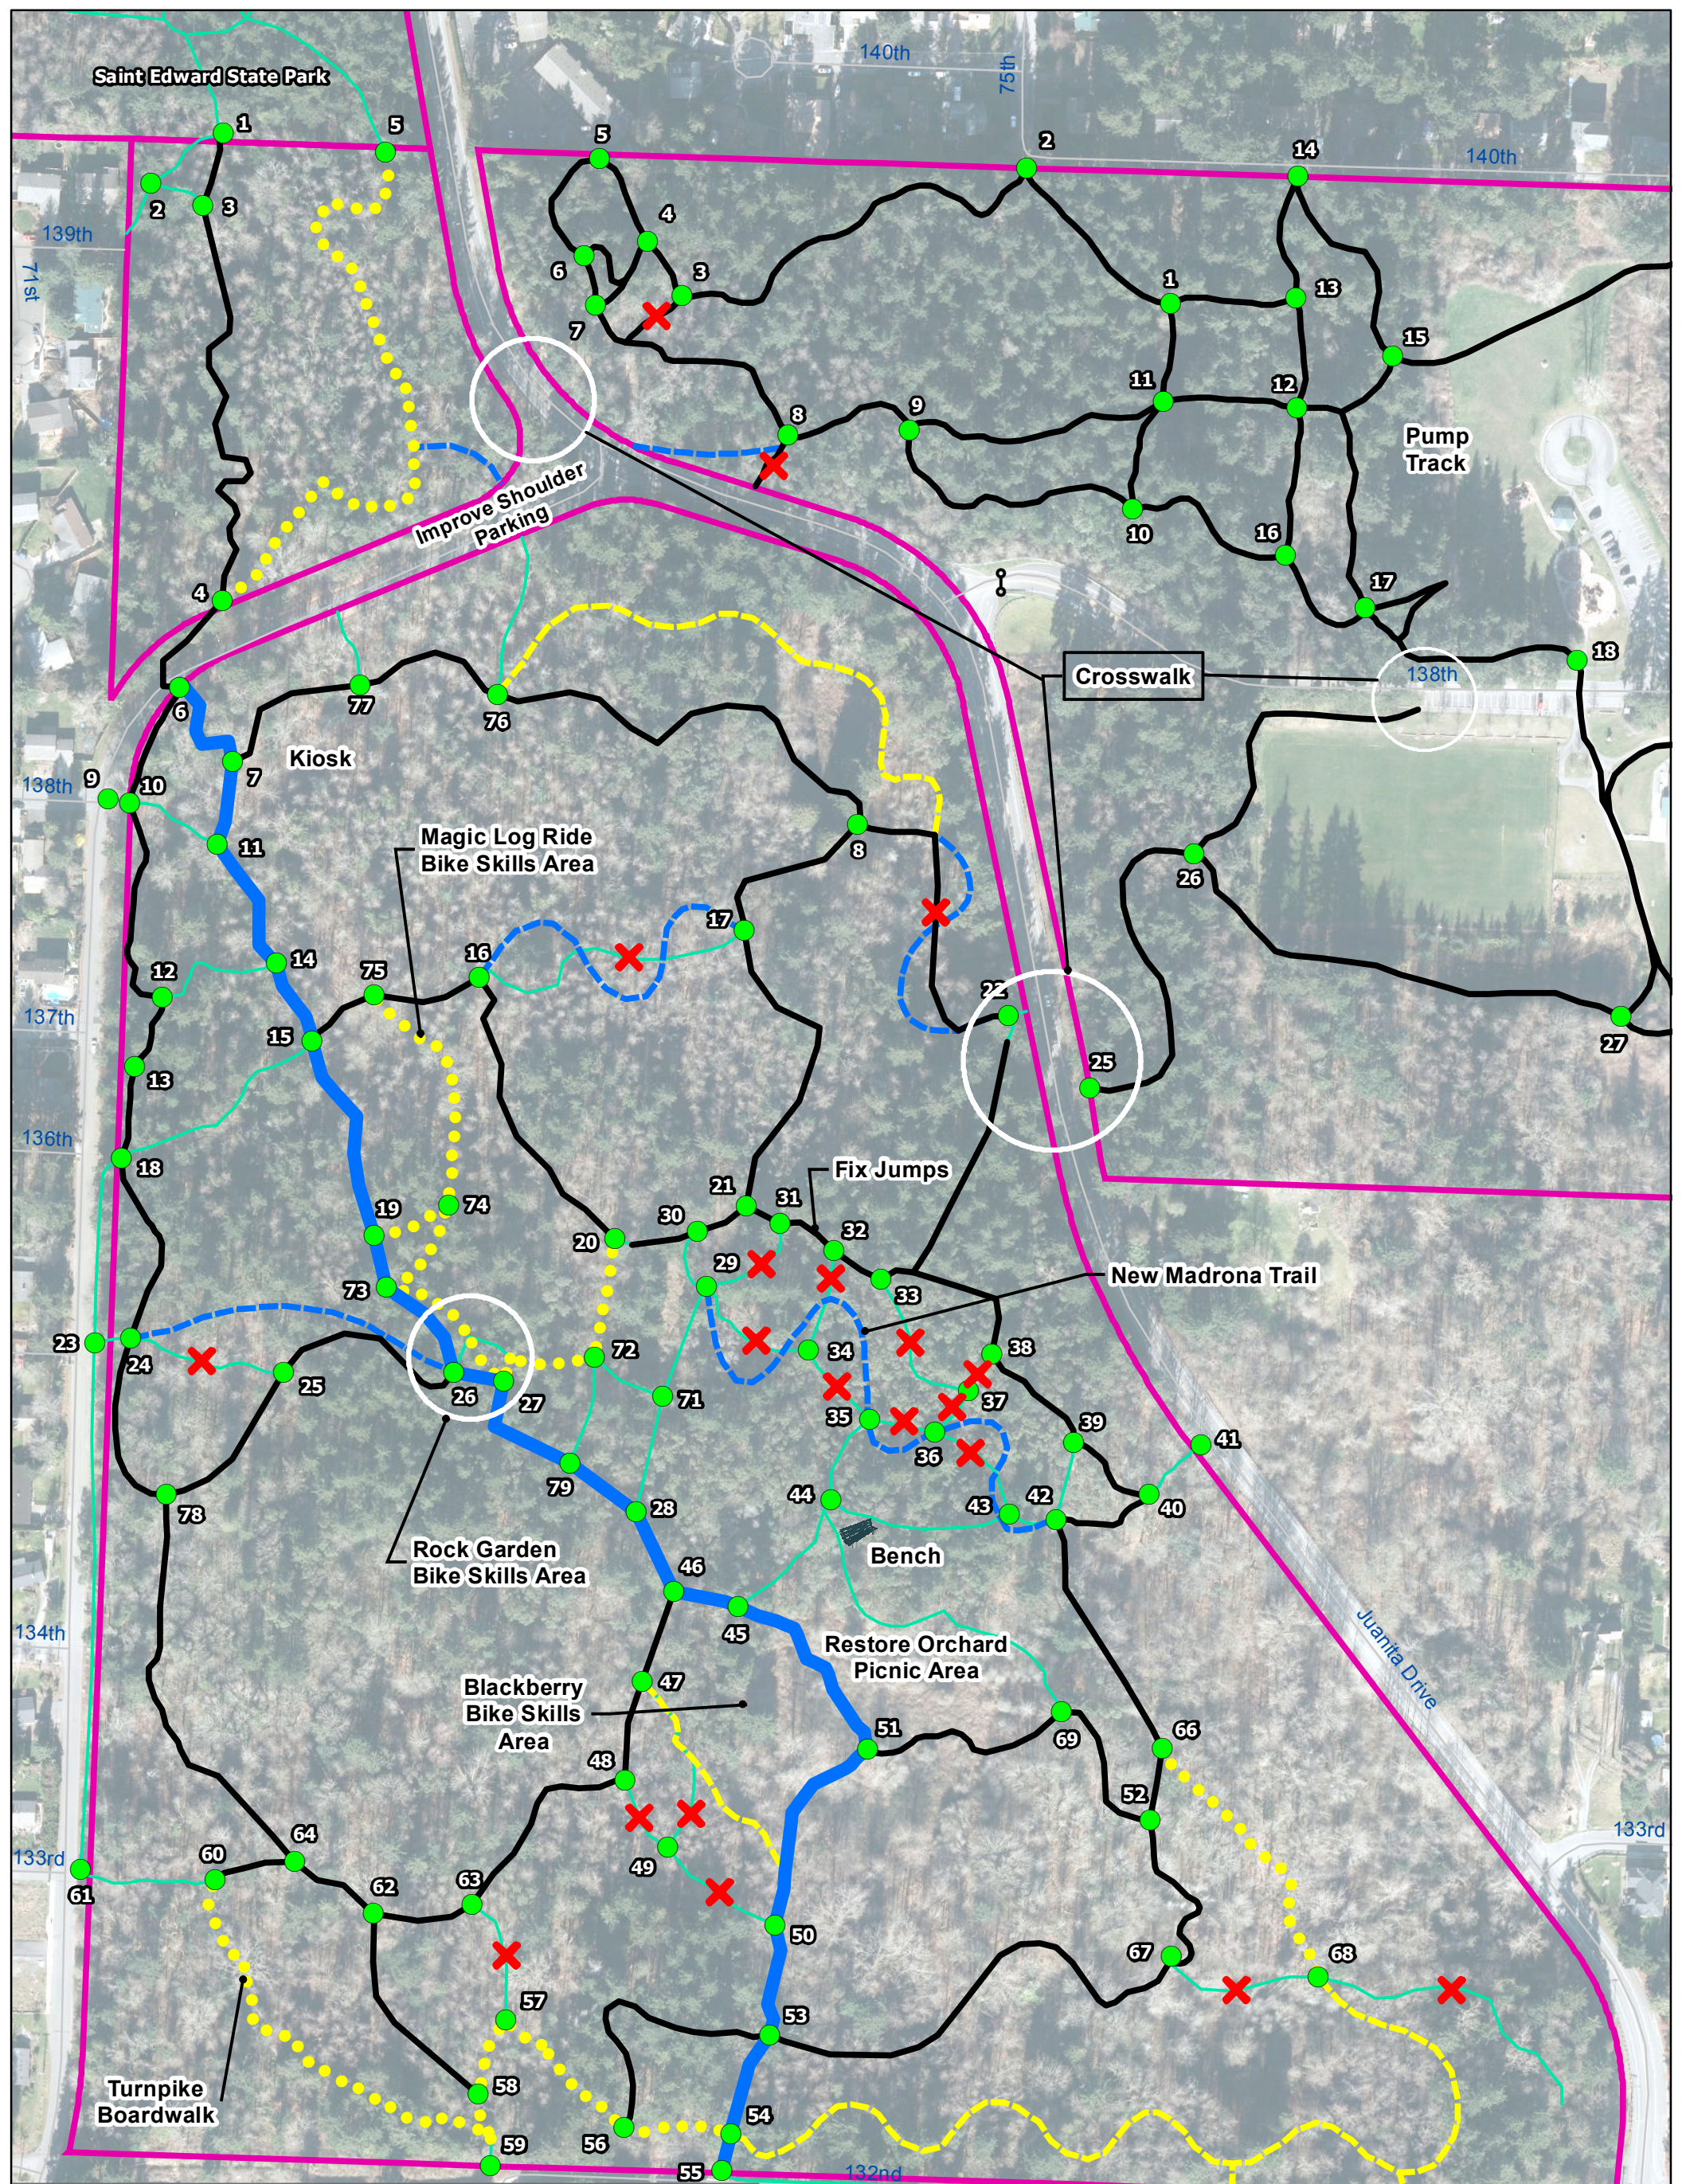

Map 5: Big Finn Hill Park West Proposed

- Trail Intersections
- ⓘ Gate
- ✗ Trails to be closed
- Existing shared use
- Existing shared use w/bike features
- New shared use w/bike features
- Maintenance access trail
- Minor Trails
- King County Parks

King County
Department of Natural Resources and Parks
Parks Division

0 100 200 Feet

N